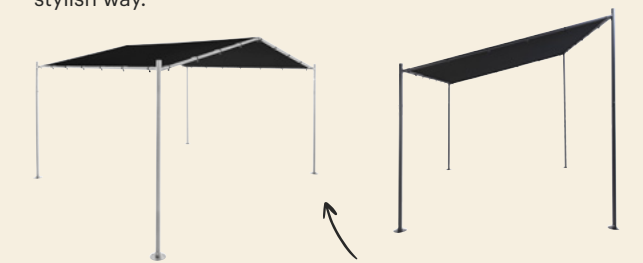

Also available as Festa Roof and Festa Wall!

stackable available from stock customizable