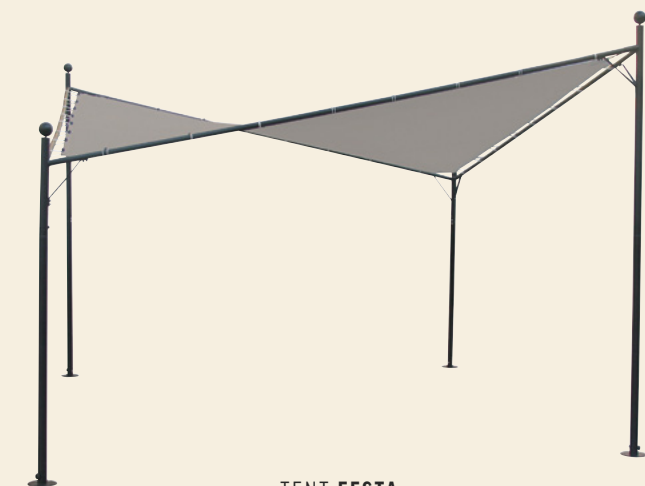

PARASOL KARIN PLATINUM FRAME
400 x 400 CM | 500 x 500 CM

DISCOVER THE FESTA COLLECTION

Relax and enjoy under the modern and practical shade cloth Festa. With the help of the Festa tent you can create a wonderful shaded area on your terrace in a simple but stylish way.

TENT FESTA
400 x 400 CM