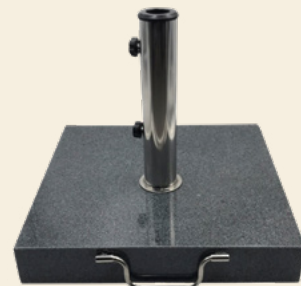

PARASOL BASE FOR THE
MAMBO, COLUMBIA AND PISA

PARASOL BASE GRANITE 40KG