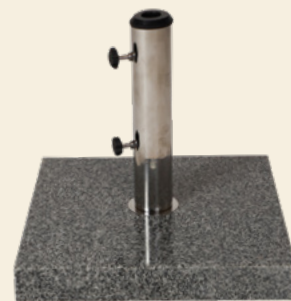

TENT FESTA  
400 x 400 CM

Also available as Festa Roof and Festa Wall!

stackable available from stock customizable

PARASOL PISA ø300 CM

PARASOL COLUMBIA ø260 CM

PARASOL MAMBO  
300 x 200 CM

PARASOL BASE FOR THE  
COLUMBIA AND PISA

PARASOL BASE GRANITE 25KG

PARASOL BASE FOR THE  
MAMBO, COLUMBIA AND PISA

PARASOL BASE GRANITE 40KG

CHEZ LÉON, NAALDWIJK (THE NETHERLANDS)

PARASOL BALI

PARASOL BALI

PARASOL BASE JUMBO  
FOR PARASOL BALI