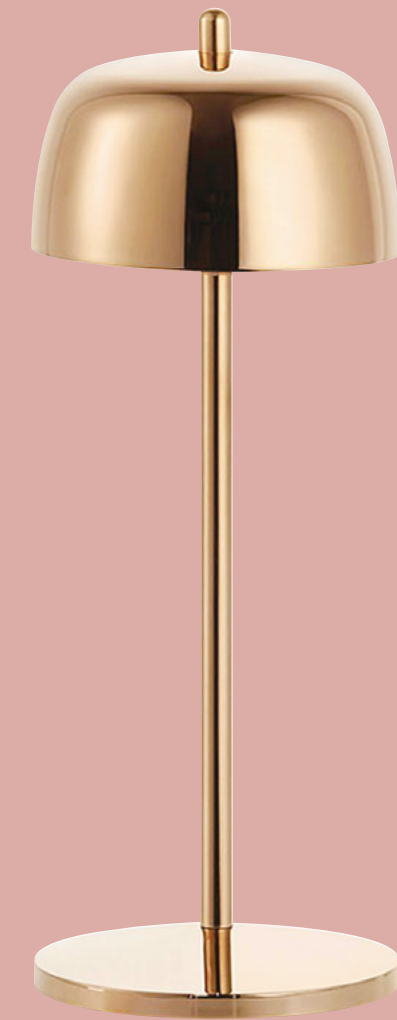

L I G

H T

I N G

collection / *lighting*

Choosing good lighting goes beyond providing light in dark rooms. Lighting sets the mood and affects the look of a room. We have a wide range of lamps. From hanging lamps to table lamps and from floor lamps to wall lamps, which will put any room in good light. We are happy to advise you in making your choice.